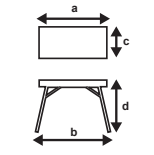

WORKING TABLE

Ref. 66924 FOLDING WORK TABLE

in1
4U

MAX. 300 KG
MAX. 500 KG

14,2 KG / 31,31 LB

a/b	c	d
80/115	62	80
31 1/2 / 45 1/4	20 1/2	31 1/2

CM
INCH

Ref. 92477